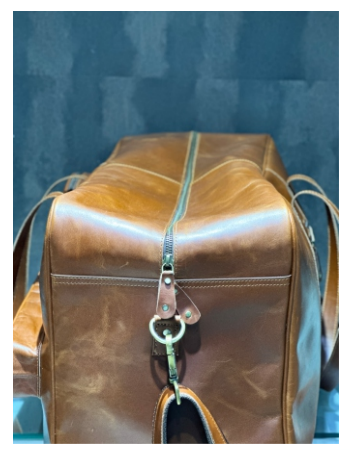

FULL GRAIN LEATHER TENNIS/SPORTS BAGS

INR 9,499/-